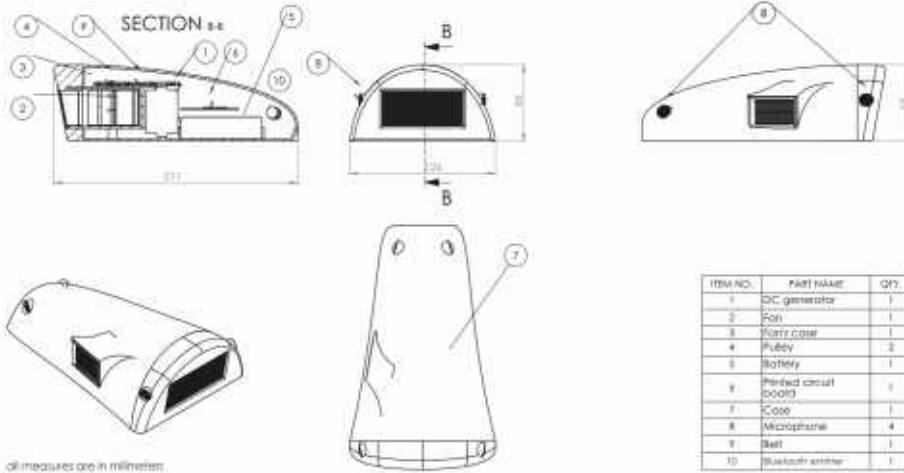

### DANGEROUS SOUND VISUALIZATION SYSTEM -DSVS

ITEM NO.	PART NAME	QTY.
1	Bluetooth transceiver	1
2	Processing unit	1

ITEM NO.	PART NAME	QTY.
1	DC generator	1
2	Fan	1
3	Seat case	1
4	Pushy	2
5	Battery	1
6	Printed circuit board	1
7	Case	1
8	Microphone	4
9	Shell	1
10	Bluetooth antenna	1

all measures are in millimeters

- 🔧 Easy Installation
- 🛡️ Resistant Plastic 3D Printed Case
- 💧 Waterproof
- ⚡ Sustainable Energy
- 🔋 Battery Power Supply
- 📶 Bluetooth Connection
- 📱 Free App
- 📍 Sound Distance and Direction Detection