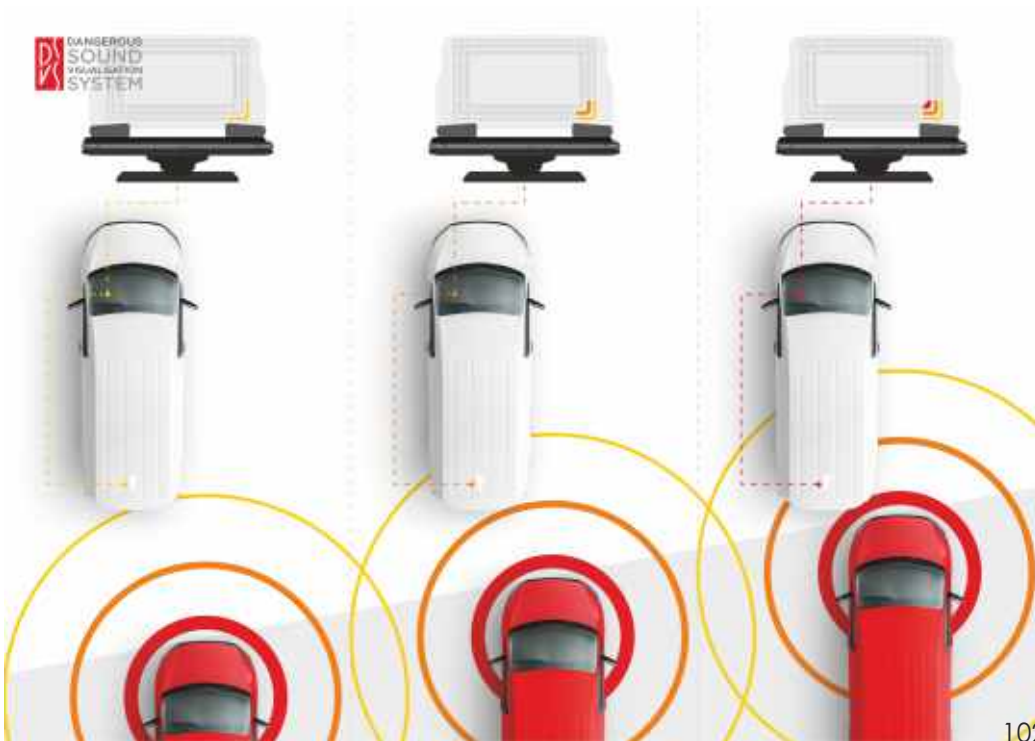

### DANGEROUS SOUND VISUALIZATION SYSTEM -DSVS

ITEM NO.	PART NAME	QTY.
1	Bluetooth transceiver	1
2	Processing unit	1

ITEM NO.	PART NAME	QTY.
1	DC generator	1
2	Fan	1
3	Seat case	1
4	Pushy	2
5	Battery	1
6	Printed circuit board	1
7	Case	1
8	Microphone	4
9	Shell	1
10	Bluetooth antenna	1

all measures are in millimeters

- 🔧 Easy Installation
- 🛡️ Resistant Plastic 3D Printed Case
- 💧 Waterproof
- ⚡ Sustainable Energy
- 🔋 Battery Power Supply
- 📶 Bluetooth Connection
- 📱 Free App
- 📍 Sound Distance and Direction Detection