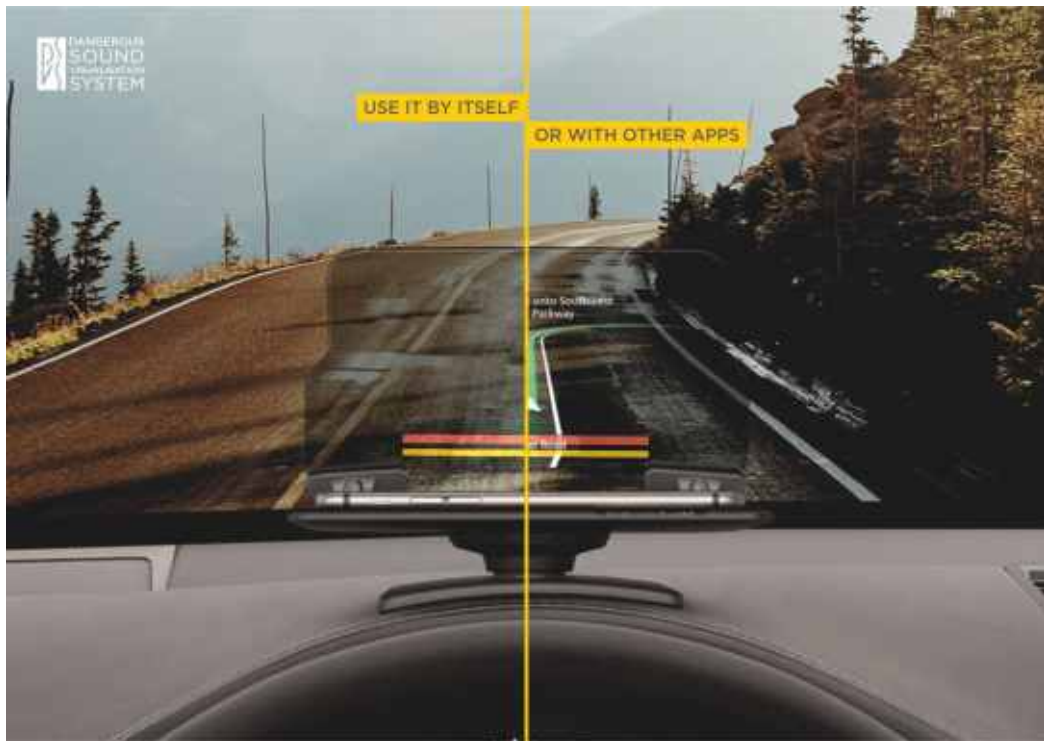

all measures are in millimeters

- 🔧 Easy Installation
- 🛡️ Resistant Plastic 3D Printed Case
- 💧 Waterproof
- ⚡ Sustainable Energy
- 🔋 Battery Power Supply
- 📶 Bluetooth Connection
- 📱 Free App
- 📍 Sound Distance and Direction Detection